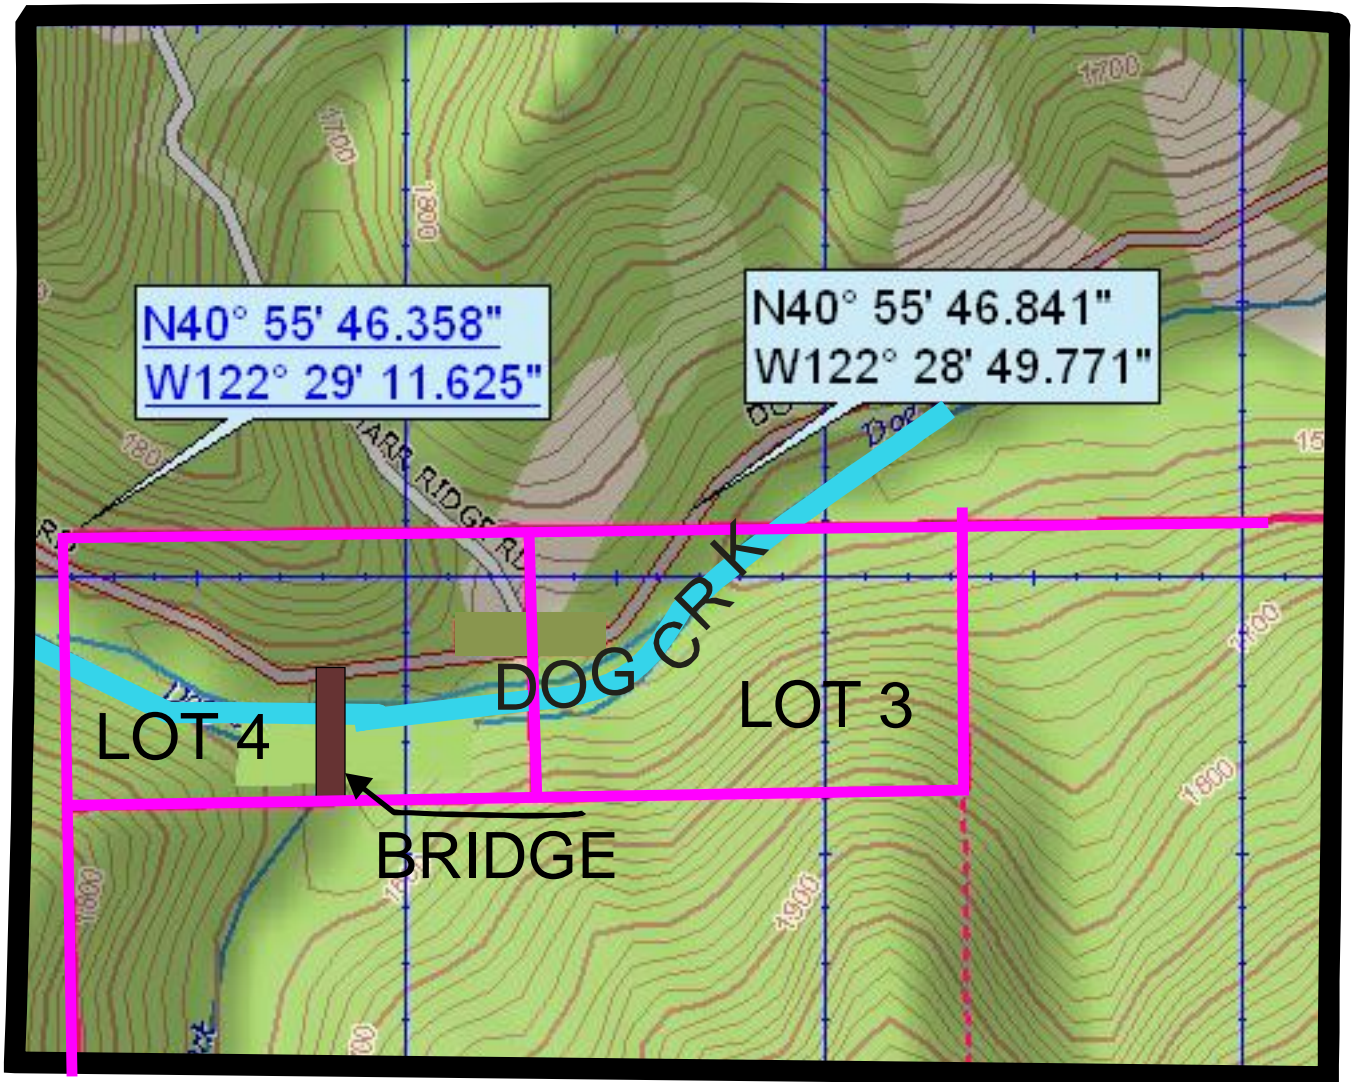

BIG DOG CLAIM

TO REACH

Big Dog Claim is approximately 32 miles north of Redding and running along Dog Creek Road. To reach the claim, travel north on I5 Freeway approximately 29 miles, exiting where the sign reads Delta/Dog Creek. Turn left onto Dog Creek Road and travel 3.0 on pavement to a concrete leading south over Dog Creek. From this point you are about 600 ft from the west end of the claim. Yellow metal signs have been nailed to trees along the paved road at the east and west ends of the claim.